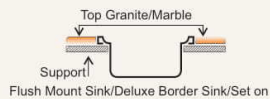

Sinks with Drainboard

Model Code No	Overall Size		Bowl Size		Depth	
	mm	inches	mm	inches	mm	inches
REK 3618	928 x 458	36½ x 18	430 x 355	17 x 14	200	8
REK 4020	1015 x 510	40 x 20	460 x 385	18¼ x 15¼	200	8
REK 4021	1015 x 535	40 x 21	460 x 385	18¼ x 15¼	200	8
REK 4120	1040 x 510	41 x 20	460 x 835	18¼ x 15¼	200	8
REK 4218	1070 x 464	42 x 18½	430 x 355	17 x 14	200	8
REK 4520	1155 x 510	45½ x 20	460 x 385	18¼ x 15¼	200	8

Model Code No	Overall Size		Bowl Size		Depth	
	mm	inches	mm	inches	mm	inches
REK 4520 'A' & 'Spl.'	1155 x 510	45½ x 20	460 x 385	18¼ x 15¼	200	8
(1½ Bowl with Drainboard)			350 x 155	13¾ x 5¾	80	3½

Single Bowl

Rectangular Sink With Deluxe Border

Model Code No	Overall Size		Bowl Size		Depth	
	mm	inches	mm	inches	mm	inches
REK 2219 DX	555 x 475	22 x 19	460 x 385	18¼ x 15¼	200	8
REK 2219 DX (Bi)	570 x 495	22½ x 19½	460 x 385	18¼ x 15¼	200	8
REK 2518 DX	650 x 490	25½ x 19¼	560 x 410	22 x 16	200	8
REK 2721 DX	700 x 555	27½ x 21	600 x 460	24 x 18¼	230	9

Model Code No	Overall Size		Bowl Size		Depth	
	mm	inches	mm	inches	mm	inches
REK 1315 (BO)	385 x 330	15 x 13	330 x 270	13 x 10¼	135	5½
REK 1715 (BO)	430 x 405	17 x 16	373 x 345	14¾ x 13¾	175	7
REK 1916 (BO)	482 x 405	19 x 16	430 x 355	17 x 14	200	8
REK 2418 (8)(BO)	610 x 458	24 x 18	560 x 410	22 x 16	200	8
REK 2418 (9)(BO)	610 x 458	24 x 18	560 x 410	22 x 16	230	9
REK 2418 (10)(BO)	610 x 458	24 x 18	560 x 410	22 x 16	250	10
REK 2420 (BO)	610 x 510	24 x 20	550 x 450	22 x 17½	200	8